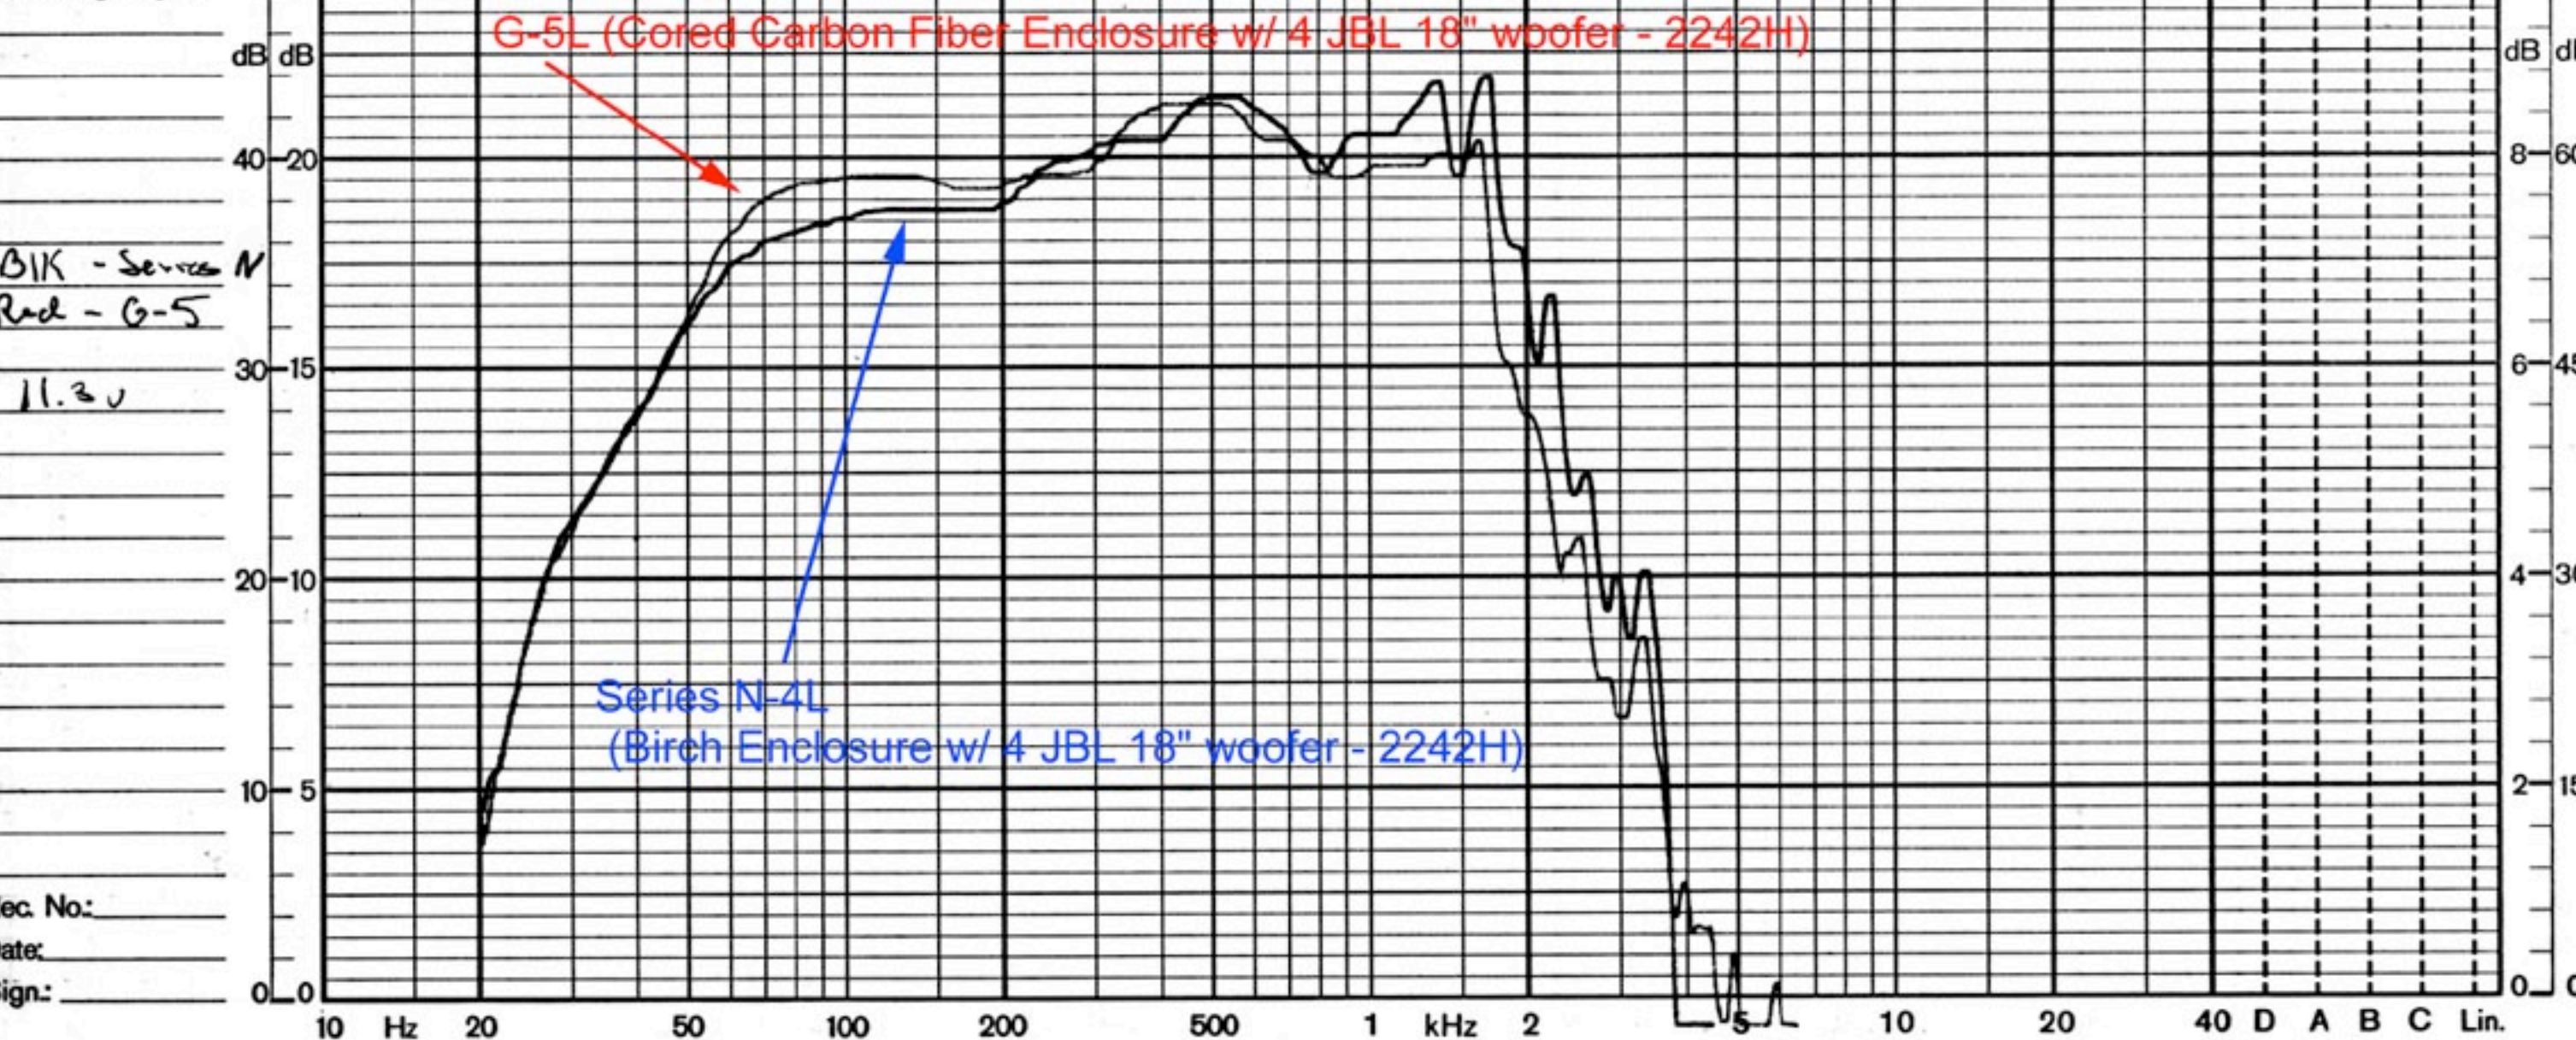

Brüel & Kjær Potentiometer Range: 50 dB. Rectifier: Lower Lim. Freq.: Hz. Wr. Speed: mm/sec. Paper Speed: mm/sec.

Measuring Object

BIK - Service N  
Rec - G-5  
11.3v

G-5L (Cored Carbon Fiber Enclosure w/ 4 JBL 18" woofer - 2242H)

Series N-4L  
(Birch Enclosure w/ 4 JBL 18" woofer - 2242H)

Rec. No.:  
Date:  
Sign:

QP 1124

Multiply Freq: Scale by: Zero Level: (1612/2112) A B C Lin.